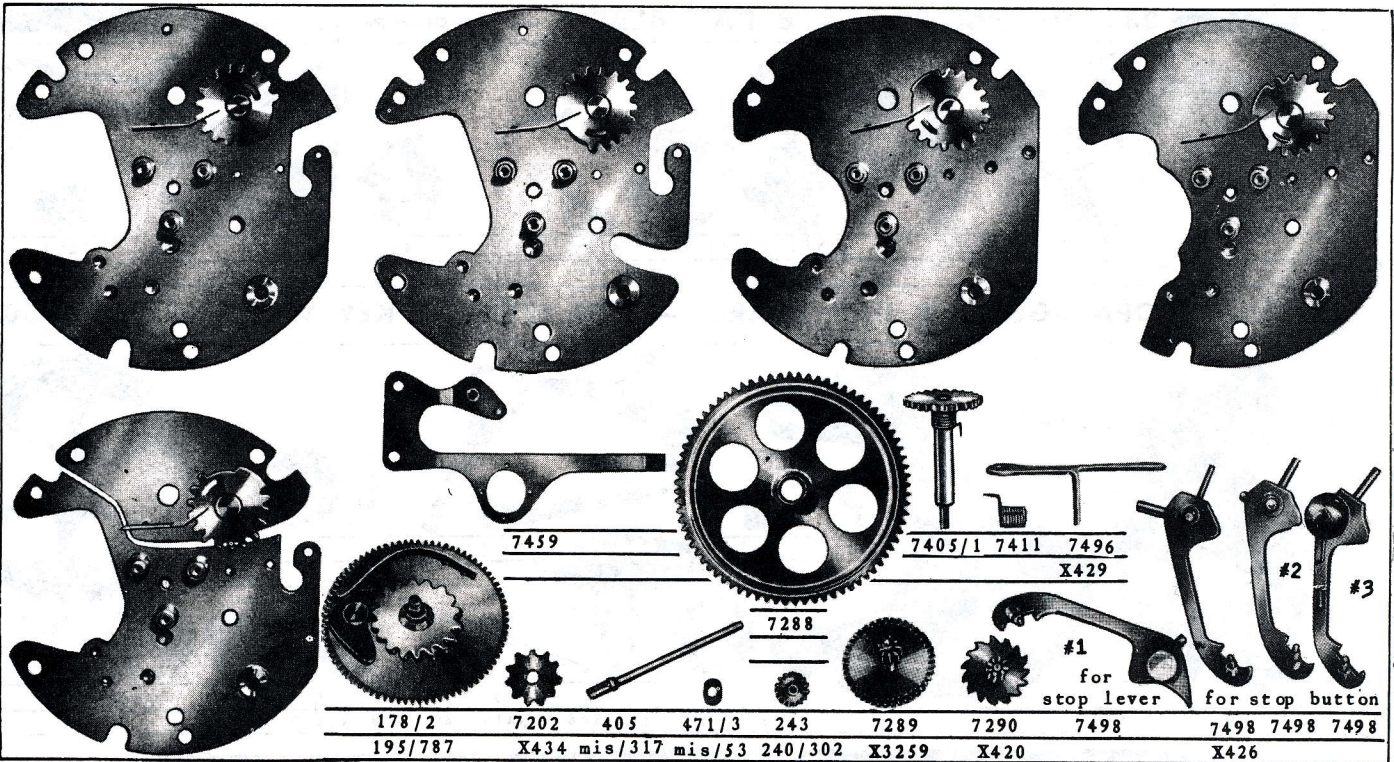

23L. EUROPA 00 — 1 DAY ALARM — PIN LEVER — KEY WIND

For Additional Europa 00 Parts See Next Page